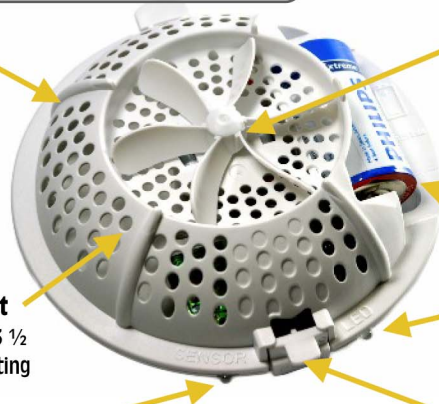

PRODUCT NUMBER:

- 9003 - Dome Fresh Dispenser
- 5072 - Dome Fresh Island Berry
- 5073 - Dome Fresh Mango Tango

DESCRIPTION:

Dome Fresh – the cover is the air freshener! Dome Fresh is the world's only air freshener dispenser that uses the fragranced cover of the dispenser as the air freshener refill itself! Now, instead of unlocking a dispenser, unloading the old refill, loading the new refill and replacing the refill, you just take off the old cover/refill and replace it with a FRESH one!!! Made in the U.S.A.

Mounts to any flat surface with the double-sided tape or screw kit that is included.

Computer Program controls fan activation.

Audible Alert beeps every 3 ½ minutes starting on day 33.

Light Sensor detects when the room is not in use to conserve battery life.

Fan turns sparingly in week 1, and gradually turns more frequently until week 4 when the fan turns constantly.

Battery - alkaline "C" size

LED signals **Green** (ok) or **Red** (replace).

Push Tab makes it easy to remove the old cover.